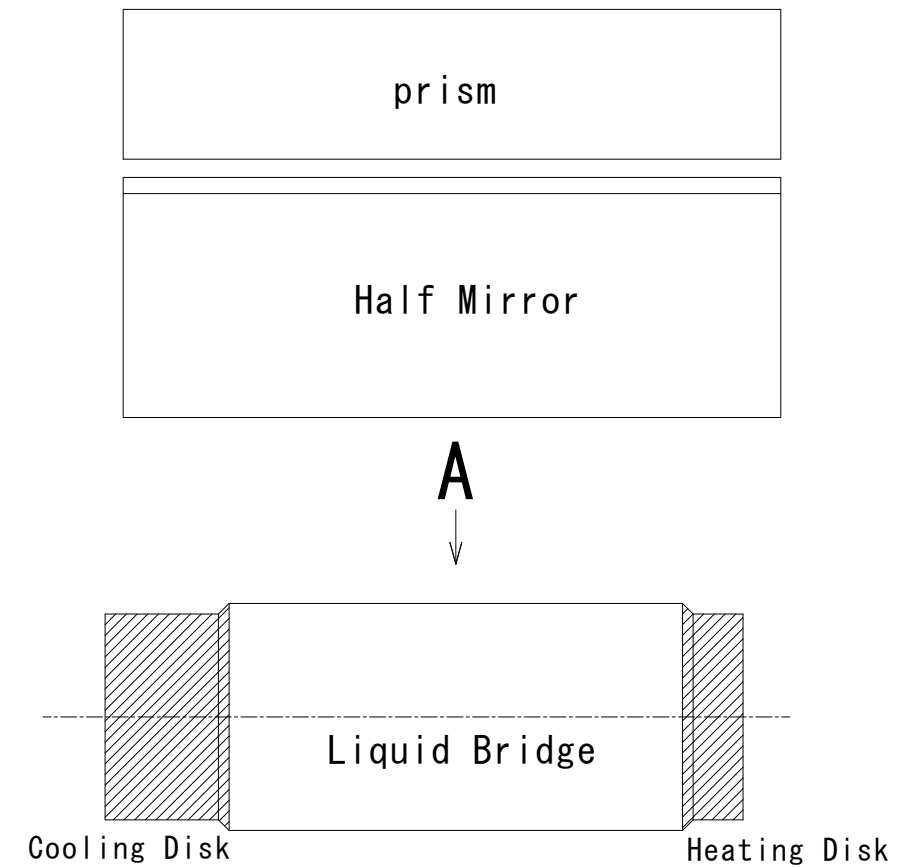

ex.) visual field at OptSys Cntl Posn = -60

visual field and Laser spot

VIEW from A

*) OptSys Cntl Posn: Telemetry data name.
This data have the coordinate data of Laser spots.

ELEVATION

(VIEW FROM COOLING DISK SIDE)

SIDE VIEW

(VIEW FROM CCD camera on MS-BODY)