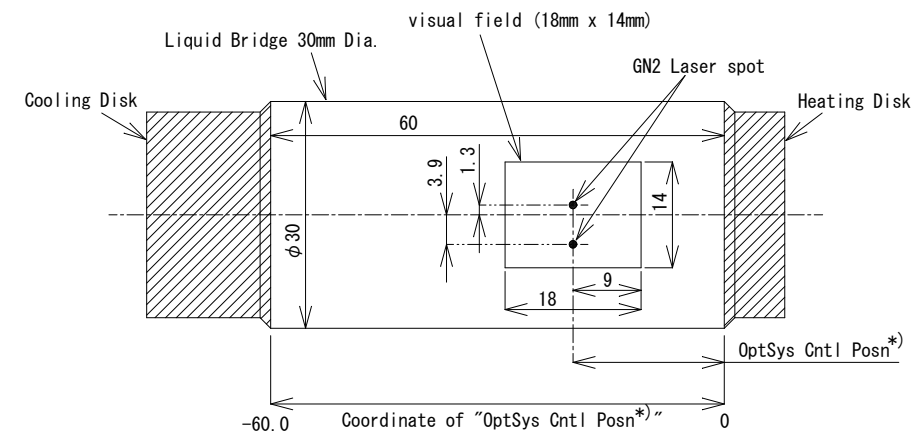

ex.) visual field at OptSys Cntl Posn = -60

visual field and Laser spot

VIEW from A

*) OptSys Cntl Posn: Telemetry data name.
This data have the coordinate data of Laser spots.

ELEVATION

(VIEW FROM COOLING DISK SIDE)

SIDE VIEW

(VIEW FROM CCD camera on MS-BODY)