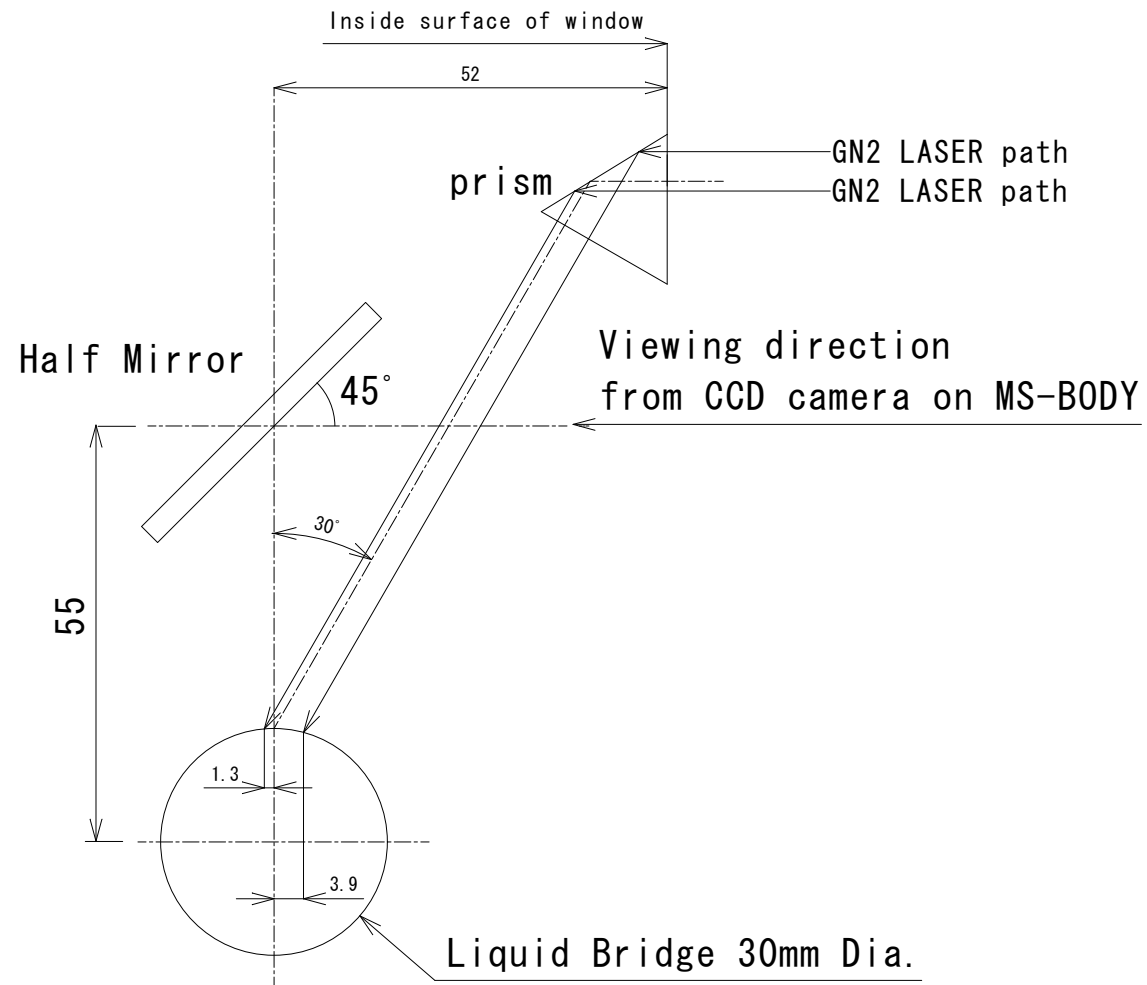

ex.) visual field at OptSys Cntl Posn = -60

visual field and Laser spot

VIEW from A

*) OptSys Cntl Posn: Telemetry data name.
This data have the coordinate data of Laser spots.

ELEVATION

(VIEW FROM COOLING DISK SIDE)

SIDE VIEW

(VIEW FROM CCD camera on MS-BODY)